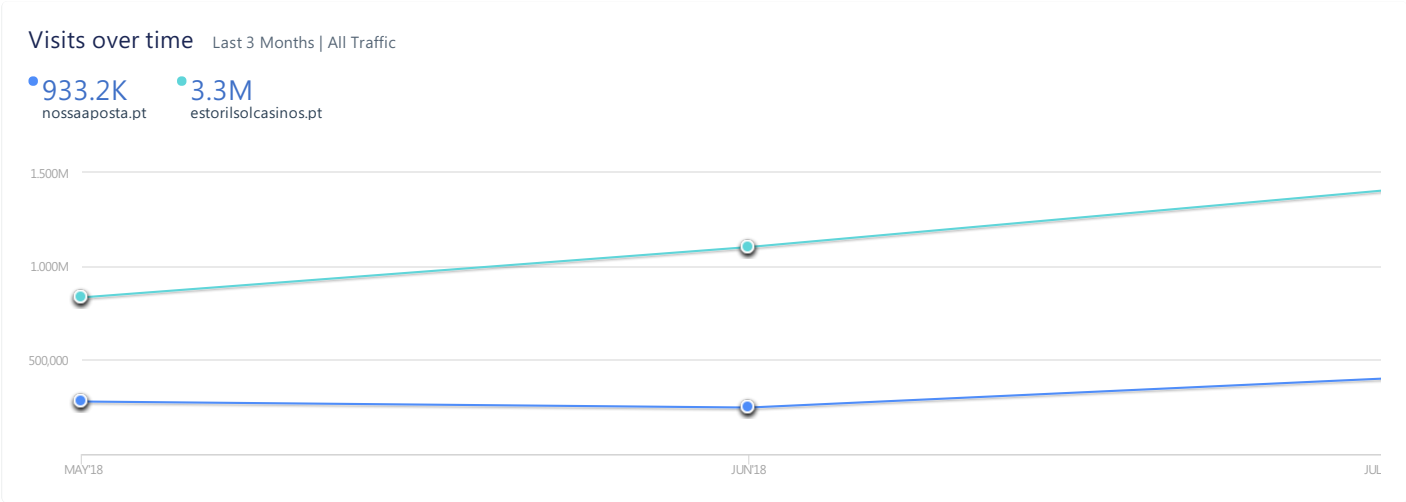

Global Rank [ⓘ]

May 2018 - Jul 2018, 🌐 Worldwide

nossaaposta.pt	#121,640
estorilsolcasinos.pt	#34,042

Country Rank [ⓘ]

May 2018 - Jul 2018, 🇵🇹 Portugal

nossaaposta.pt	#697
estorilsolcasinos.pt	#172

Category Rank [ⓘ]

May 2018 - Jul 2018, 🌐 Worldwide

nossaaposta.pt	N/A
estorilsolcasinos.pt	N/A

Website Audience

Total Visits [ⓘ]

May 2018 - Jul 2018, 🌐 Worldwide

Domain	%	#
nossaaposta.pt		933,177
estorilsolcasinos.pt		3.348M

Traffic Share [ⓘ]

May 2018 - Jul 2018, 🌐 Worldwide

Domain	Desktop	Mobile
nossaaposta.pt	42.92%	
estorilsolcasinos.pt	45.25%	

Engagement [ⓘ]

May 2018 - Jul 2018, 🌐 Worldwide

Domain	Monthly Visits	Unique Visitors	Visits / Unique Visitors	Avg. Visit Duration	Pages/Visit	Bounce Rate
nossaaposta.pt	311,059	159,112	1.95	00:05:04	4.06	49.80%
estorilsolcasinos.pt	🏆 1.116M	🏆 265,839	🏆 4.20	🏆 00:11:59	🏆 7.94	🏆 36.63%