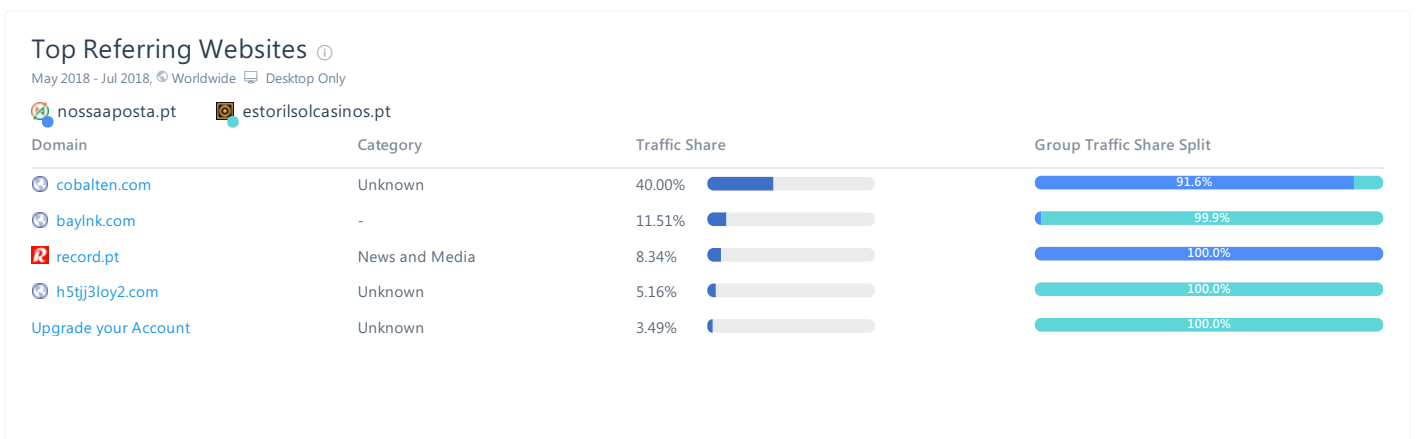

Engagement [ⓘ]

May 2018 - Jul 2018, 🌐 Worldwide

| Domain | Monthly Visits | Unique Visitors | Visits / Unique Visitors | Avg. Visit Duration | Pages/Visit | Bounce Rate |
|--------------------------------------|-----------------------|------------------------|--------------------------|-------------------------|---------------------|-----------------------|
| nossaaposta.pt | 311,059 | 159,112 | 1.95 | 00:05:04 | 4.06 | 49.80% |
| estorilsolcasinos.pt | 🏆 1.116M | 🏆 265,839 | 🏆 4.20 | 🏆 00:11:59 | 🏆 7.94 | 🏆 36.63% |

Geography

Marketing Mix

Referrals

Search

Top Search Terms ▾ Organic ▾

May 2018 - Jul 2018, Worldwide Desktop Only

nossaaposta.pt

estorilsolcasinos.pt