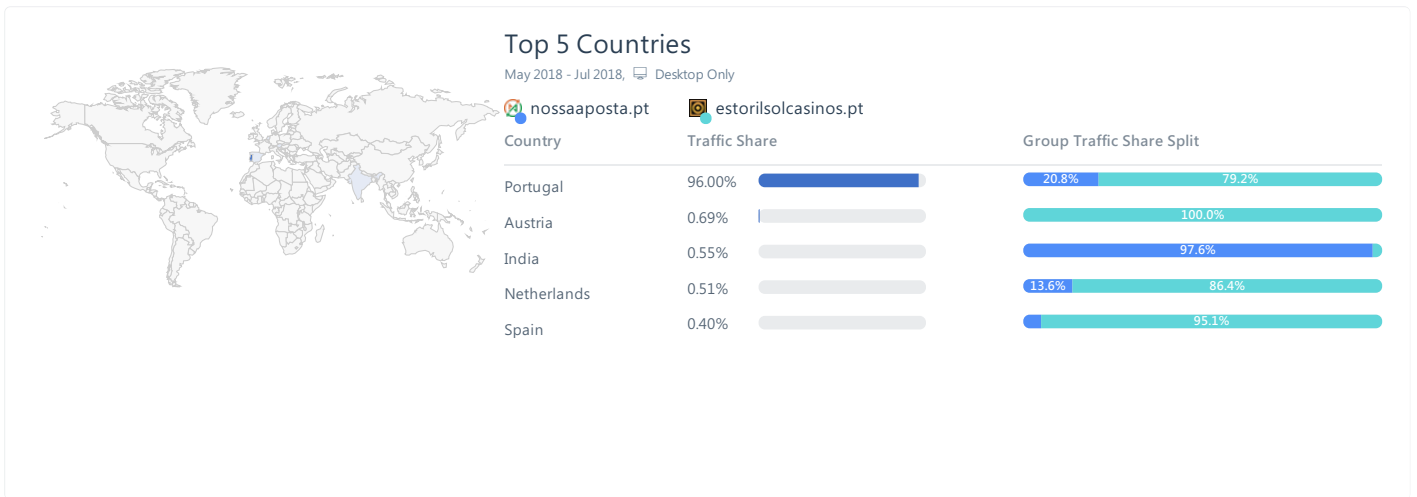

Geography

Marketing Mix

Referrals