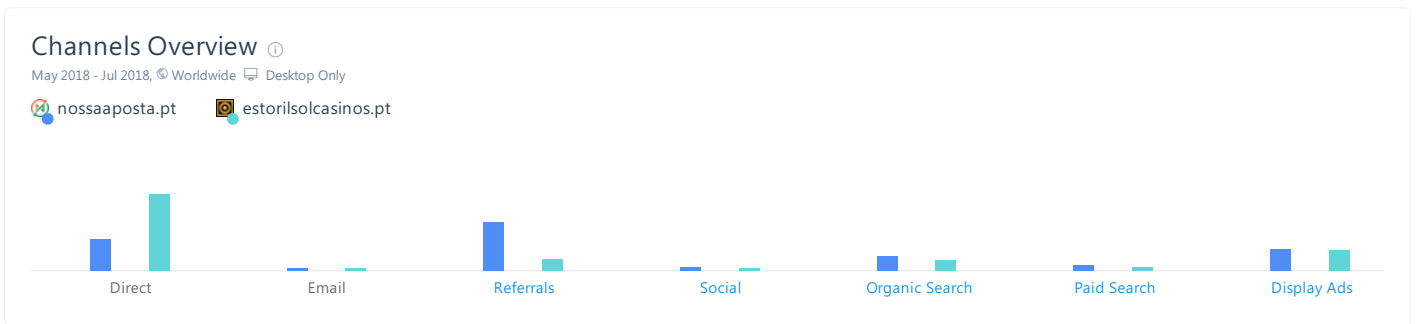

Engagement [ⓘ]

May 2018 - Jul 2018, 🌐 Worldwide

| Domain | Monthly Visits | Unique Visitors | Visits / Unique Visitors | Avg. Visit Duration | Pages/Visit | Bounce Rate |
|--------------------------------------|-----------------------|------------------------|--------------------------|-------------------------|---------------------|-----------------------|
| nossaaposta.pt | 311,059 | 159,112 | 1.95 | 00:05:04 | 4.06 | 49.80% |
| estorilsolcasinos.pt | 🏆 1.116M | 🏆 265,839 | 🏆 4.20 | 🏆 00:11:59 | 🏆 7.94 | 🏆 36.63% |

Geography

Marketing Mix

Referrals

Search

Top Search Terms ▾ Organic ▾

May 2018 - Jul 2018, Worldwide Desktop Only

nossaaposta.pt

estorilsolcasinos.pt